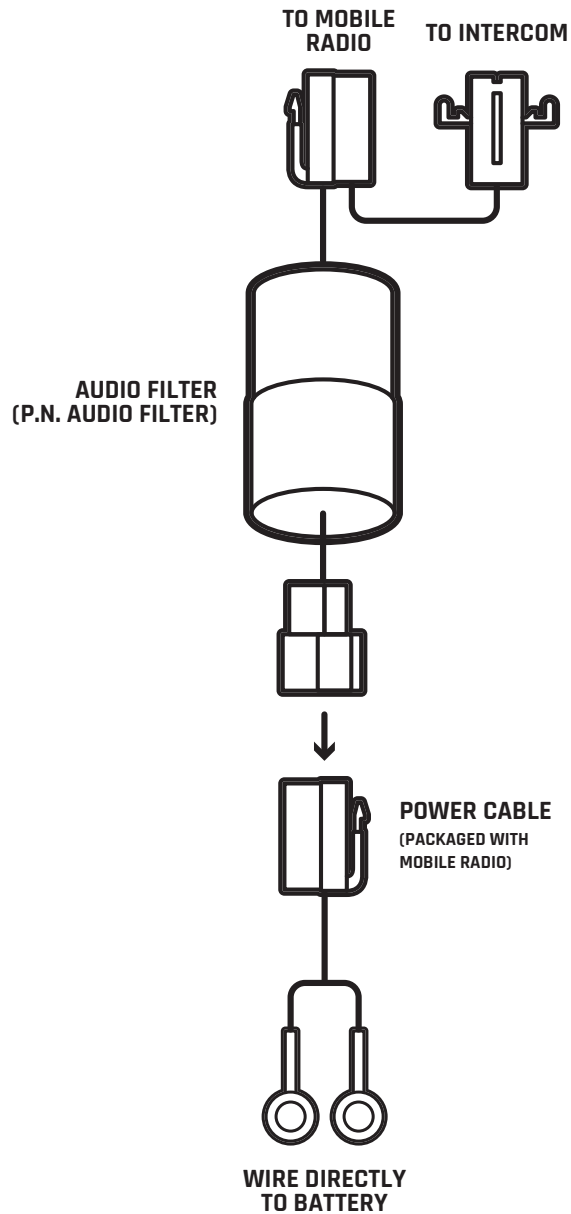

AUDIO FILTER

Installation Guide

This guide will explain how to connect your Rugged Intercom and Mobile Radio inline with our Audio Filter.

Audio Filter (P.N. **AUDIO-FILTER**)

NOTE: Cables and connections are not to scale.