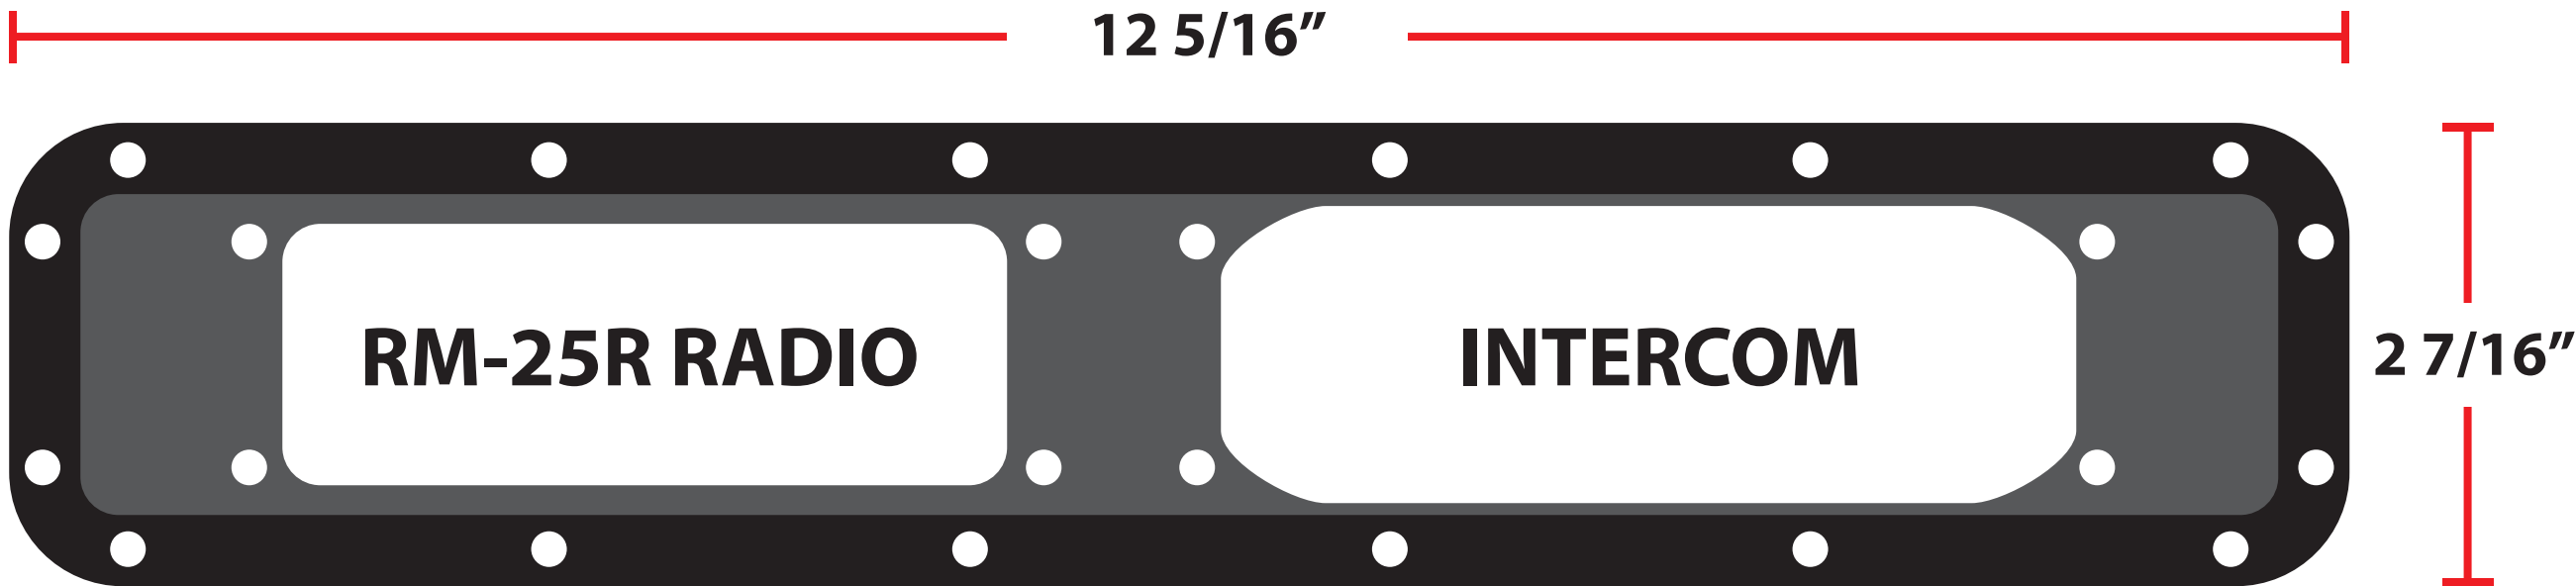

# RM-25R Mobile Radio & Intercom Side by Side Mount

For RM-25R Mobile Radio and RRP360, RRP660 Series, RRP686, or RRP6100 Intercom

Model: SXS-BLK-RM25

Ensure your template is to scale by measuring the 1-inch line sample. If the line is not 1-inch, turn off all scale for print options and re-print.