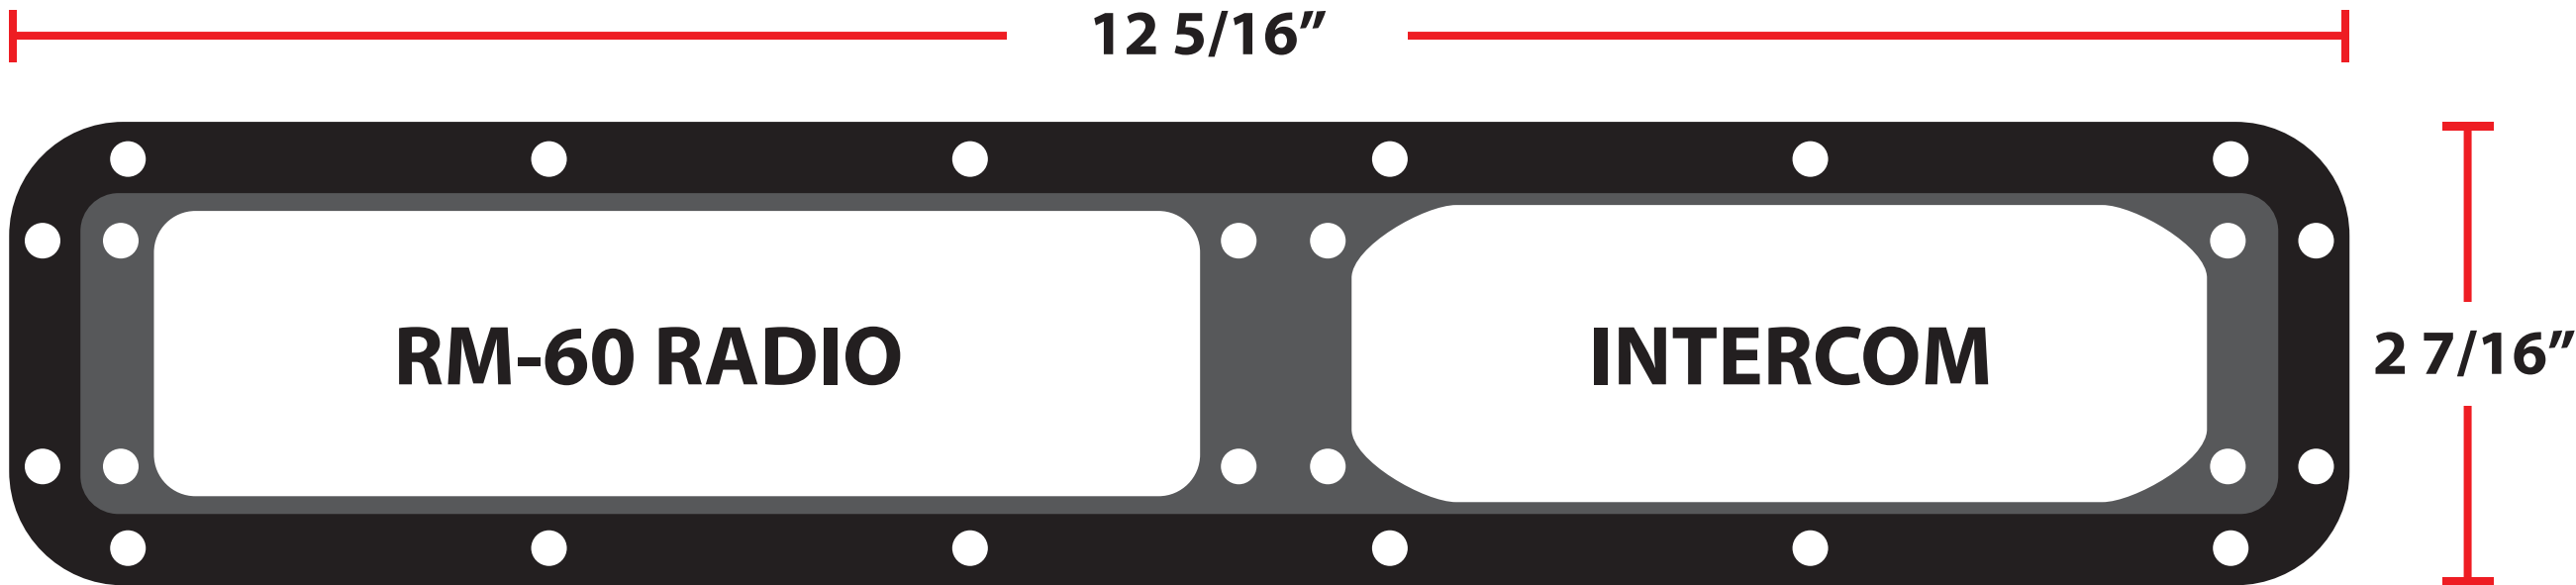

RM-60 Mobile Radio & Intercom Side by Side Mount

For RM-60 Mobile Radio and RRP360, RRP660 Series, RRP686, or RRP6100 Intercom

Model: SXS-BLK-RM60

Ensure your template is to scale by measuring the 1-inch line sample. If the line is not 1-inch, turn off all scale for print options and re-print.