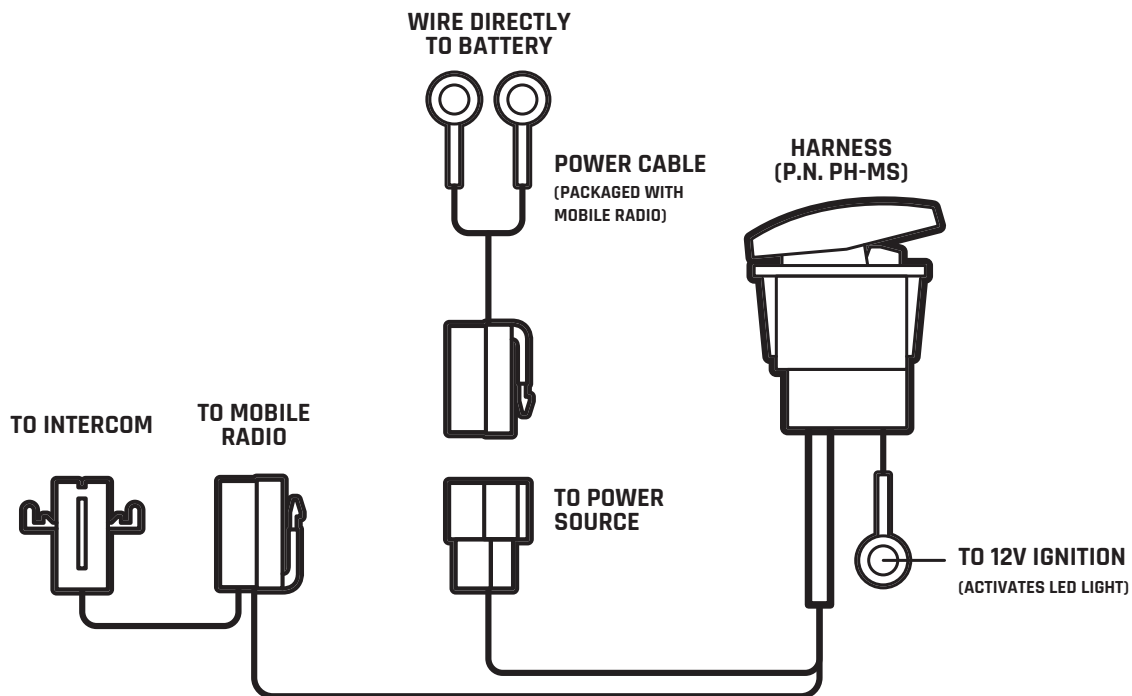

## RADIO & INTERCOM HARNESS WITH ROCKER SWITCH

# Installation Guide

This guide will explain how to connect your Rugged Intercom and Mobile Radio inline with our Radio/Intercom Harness with Rocker Switch.

Radio & Intercom Harness with Rocker Switch (P.N. PH-MS)

**NOTE:** Cables and connections are not to scale.