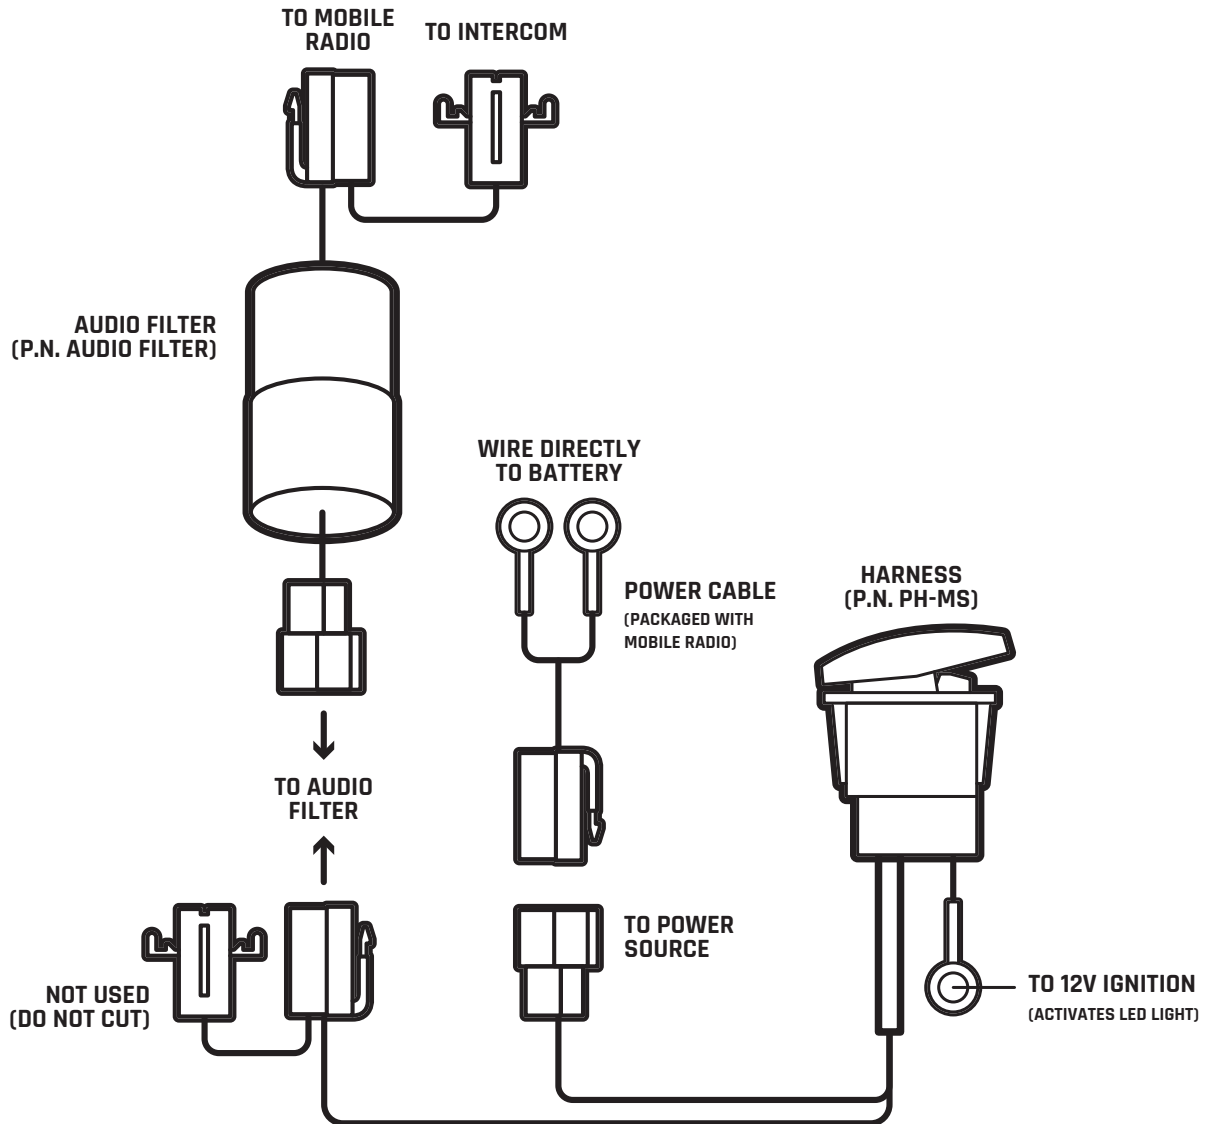

Installation Guide

This guide will explain how to connect your Rugged Intercom and Mobile Radio inline with our Audio Filter and Radio/Intercom Harness with Rocker Switch.

Audio Filter (P.N. AUDIO-FILTER)

Radio & Intercom Harness with Rocker Switch (P.N. PH-MS)

NOTE: Cables and connections are not to scale.